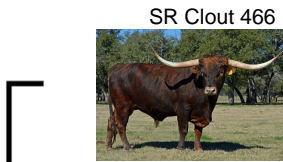

SR Clout 466