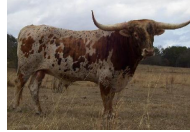

GP Silly Lily

Date of Birth: 04/01/2020
 Registration 1: CAI325998
 Breeder: G & P Longhorns
 Owner: W2 Longhorns

Courtesy of W2 Longhorns

TTT: 67.2500 on 08/01/2024

Concealed Weapon

Sharp Shooter 542

PEACEMAKER 44

Horseshoe J Charm

BL Coach's Desperado

HORSESHOE J EXAMPLE

Dixie Charlene

GP Silly Lily

LVR Diamond Lily

SAFARI BL CHEX

FARLAP CHEX